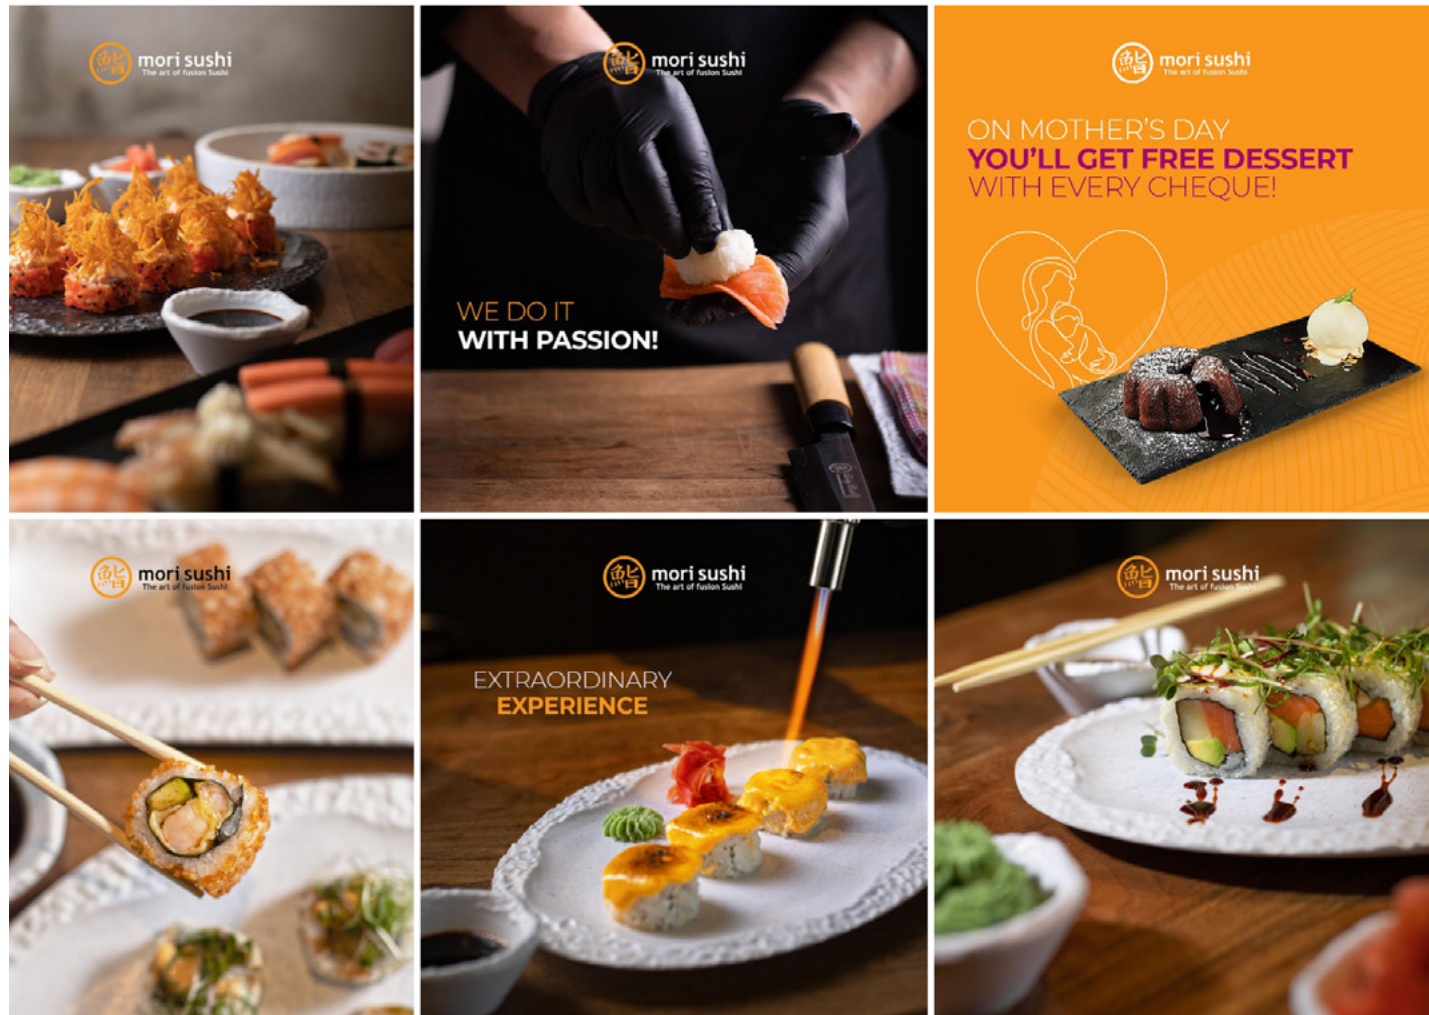

**THE BRAND
BEFORE**

mori sushi
the art of fusion sushi

mori sushi

the art of fusion sushi

THE REBRAND

鮭 MORISUSHI EST. 2007

ORIGINALLY FUSION

鮨 MORISUSHI EST.
20
07